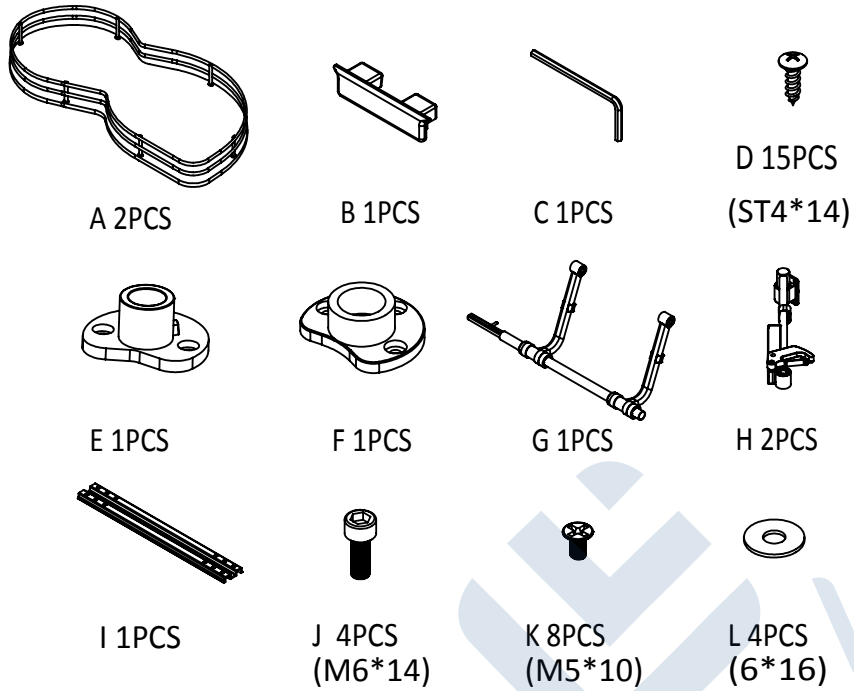

Instruction for Oval Line Swing Corner — Right Opening

1. Components

3. Installation

①

2. Dimension Size(mm)

vadania
Hardware for Your Life